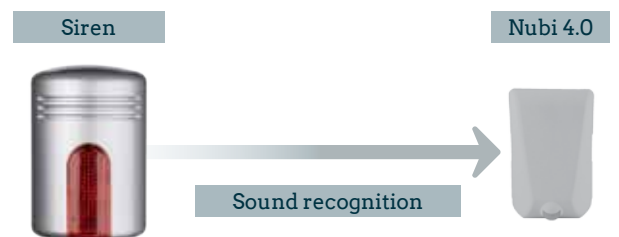

Plug & Play

Self-powered and completely wireless solution, which can be fully integrated with any alarm system, as long as it has at least one internal siren.

At the time of the breakin, the burglar alarm will be activate and as consequence the siren will sound. NUBI 4.0 will recognize the sound of the siren and will go on alert, and will generate the smoke screen providing that its integrated motion sensor detects movement.

The NUBI 4.0 alert time can be extended even after the siren has been silenced by a simple DIP switch programming.