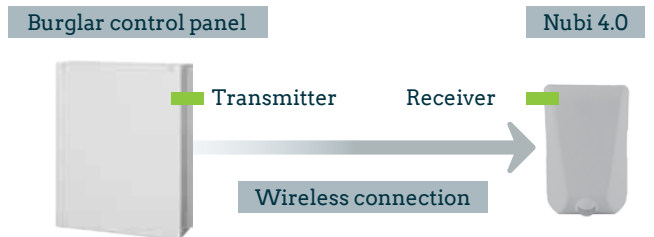

The activation of the cartridge does not result in overcurrents or surges permitting the operation of multiple devices at the same time.

Made in Italy

www.smarteksrl.it

Easy to install

NUBI 4.0 is available with two power supplies: 12VDC or with a 3.6V lithium battery.

The smoke triggering can be either immediate or else through the consent of the integrated motion sensor, which avoids any false alarms.

The connection with the new or existing alarm system can be made in 3 ways:

Wired connection

The burglar control panel, through the multipolar cable, transfers the 12VDC power supply and the commands to the NUBI 4.0 smoke generator, which has 3 inputs with configurable polarity and 3 outputs, one of which is for signaling tampering.

Wireless connection

An RF receiver, which is normally housed inside the NUBI 4.0 container, receives the commands from the alarm control panel and transfers them to the smoke signal using its inputs and outputs. Often the receiver is a standard accessory of the burglar control unit, in the absence of this possibility it is possible to use the Smartek NBRTX kit.