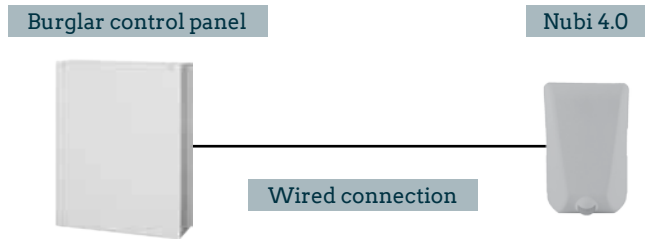

The activation of the cartridge does not result in overcurrents or surges permitting the operation of multiple devices at the same time.

Made in Italy

www.smarteksrl.it

Easy to install

NUBI 4.0 is available with two power supplies: 12VDC or with a 3.6V lithium battery.

The smoke triggering can be either immediate or else through the consent of the integrated motion sensor, which avoids any false alarms.

The connection with the new or existing alarm system can be made in 3 ways:

Wired connection

The burglar control panel, through the multipolar cable, transfers the 12VDC power supply and the commands to the NUBI 4.0 smoke generator, which has 3 inputs with configurable polarity and 3 outputs, one of which is for signaling tampering.