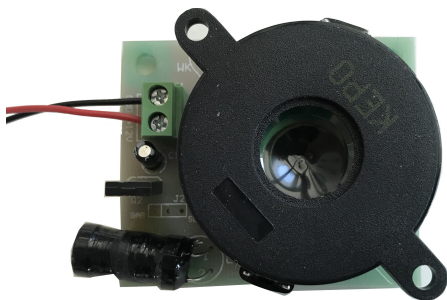

NUBI's internal siren

FEATURES:

- **NBSR01** is an optional accessory for **NUBI 4.0** smoke screen devices.
- When the smoke delivery occurs, the siren will sound for 90 seconds.
- Sound level is about 100db at 1m

MOUNTING:

- **NBSR01** is easily installed inside the smoke screen device, securing it with the two provided screws to the appropriate supports as shown in figure 2.
- The cable connector must be joined to the appropriate socket on the NUBI motherboard.
- NBSR01 can be used with the NUBI 3,6V battery version too (NB40LP1), in this case use also the auxiliary 12V battery model NB12VB.

Figure 1
The internal siren

Figure 2
Internal siren mounting

Compatibility:

NB40F1:	Only the motherboards with siren connector.
NB40F2:	YES
NB40LP1:	YES, with auxiliary battery NB12VB
NB40S1:	NO
NB40LPS1:	NO